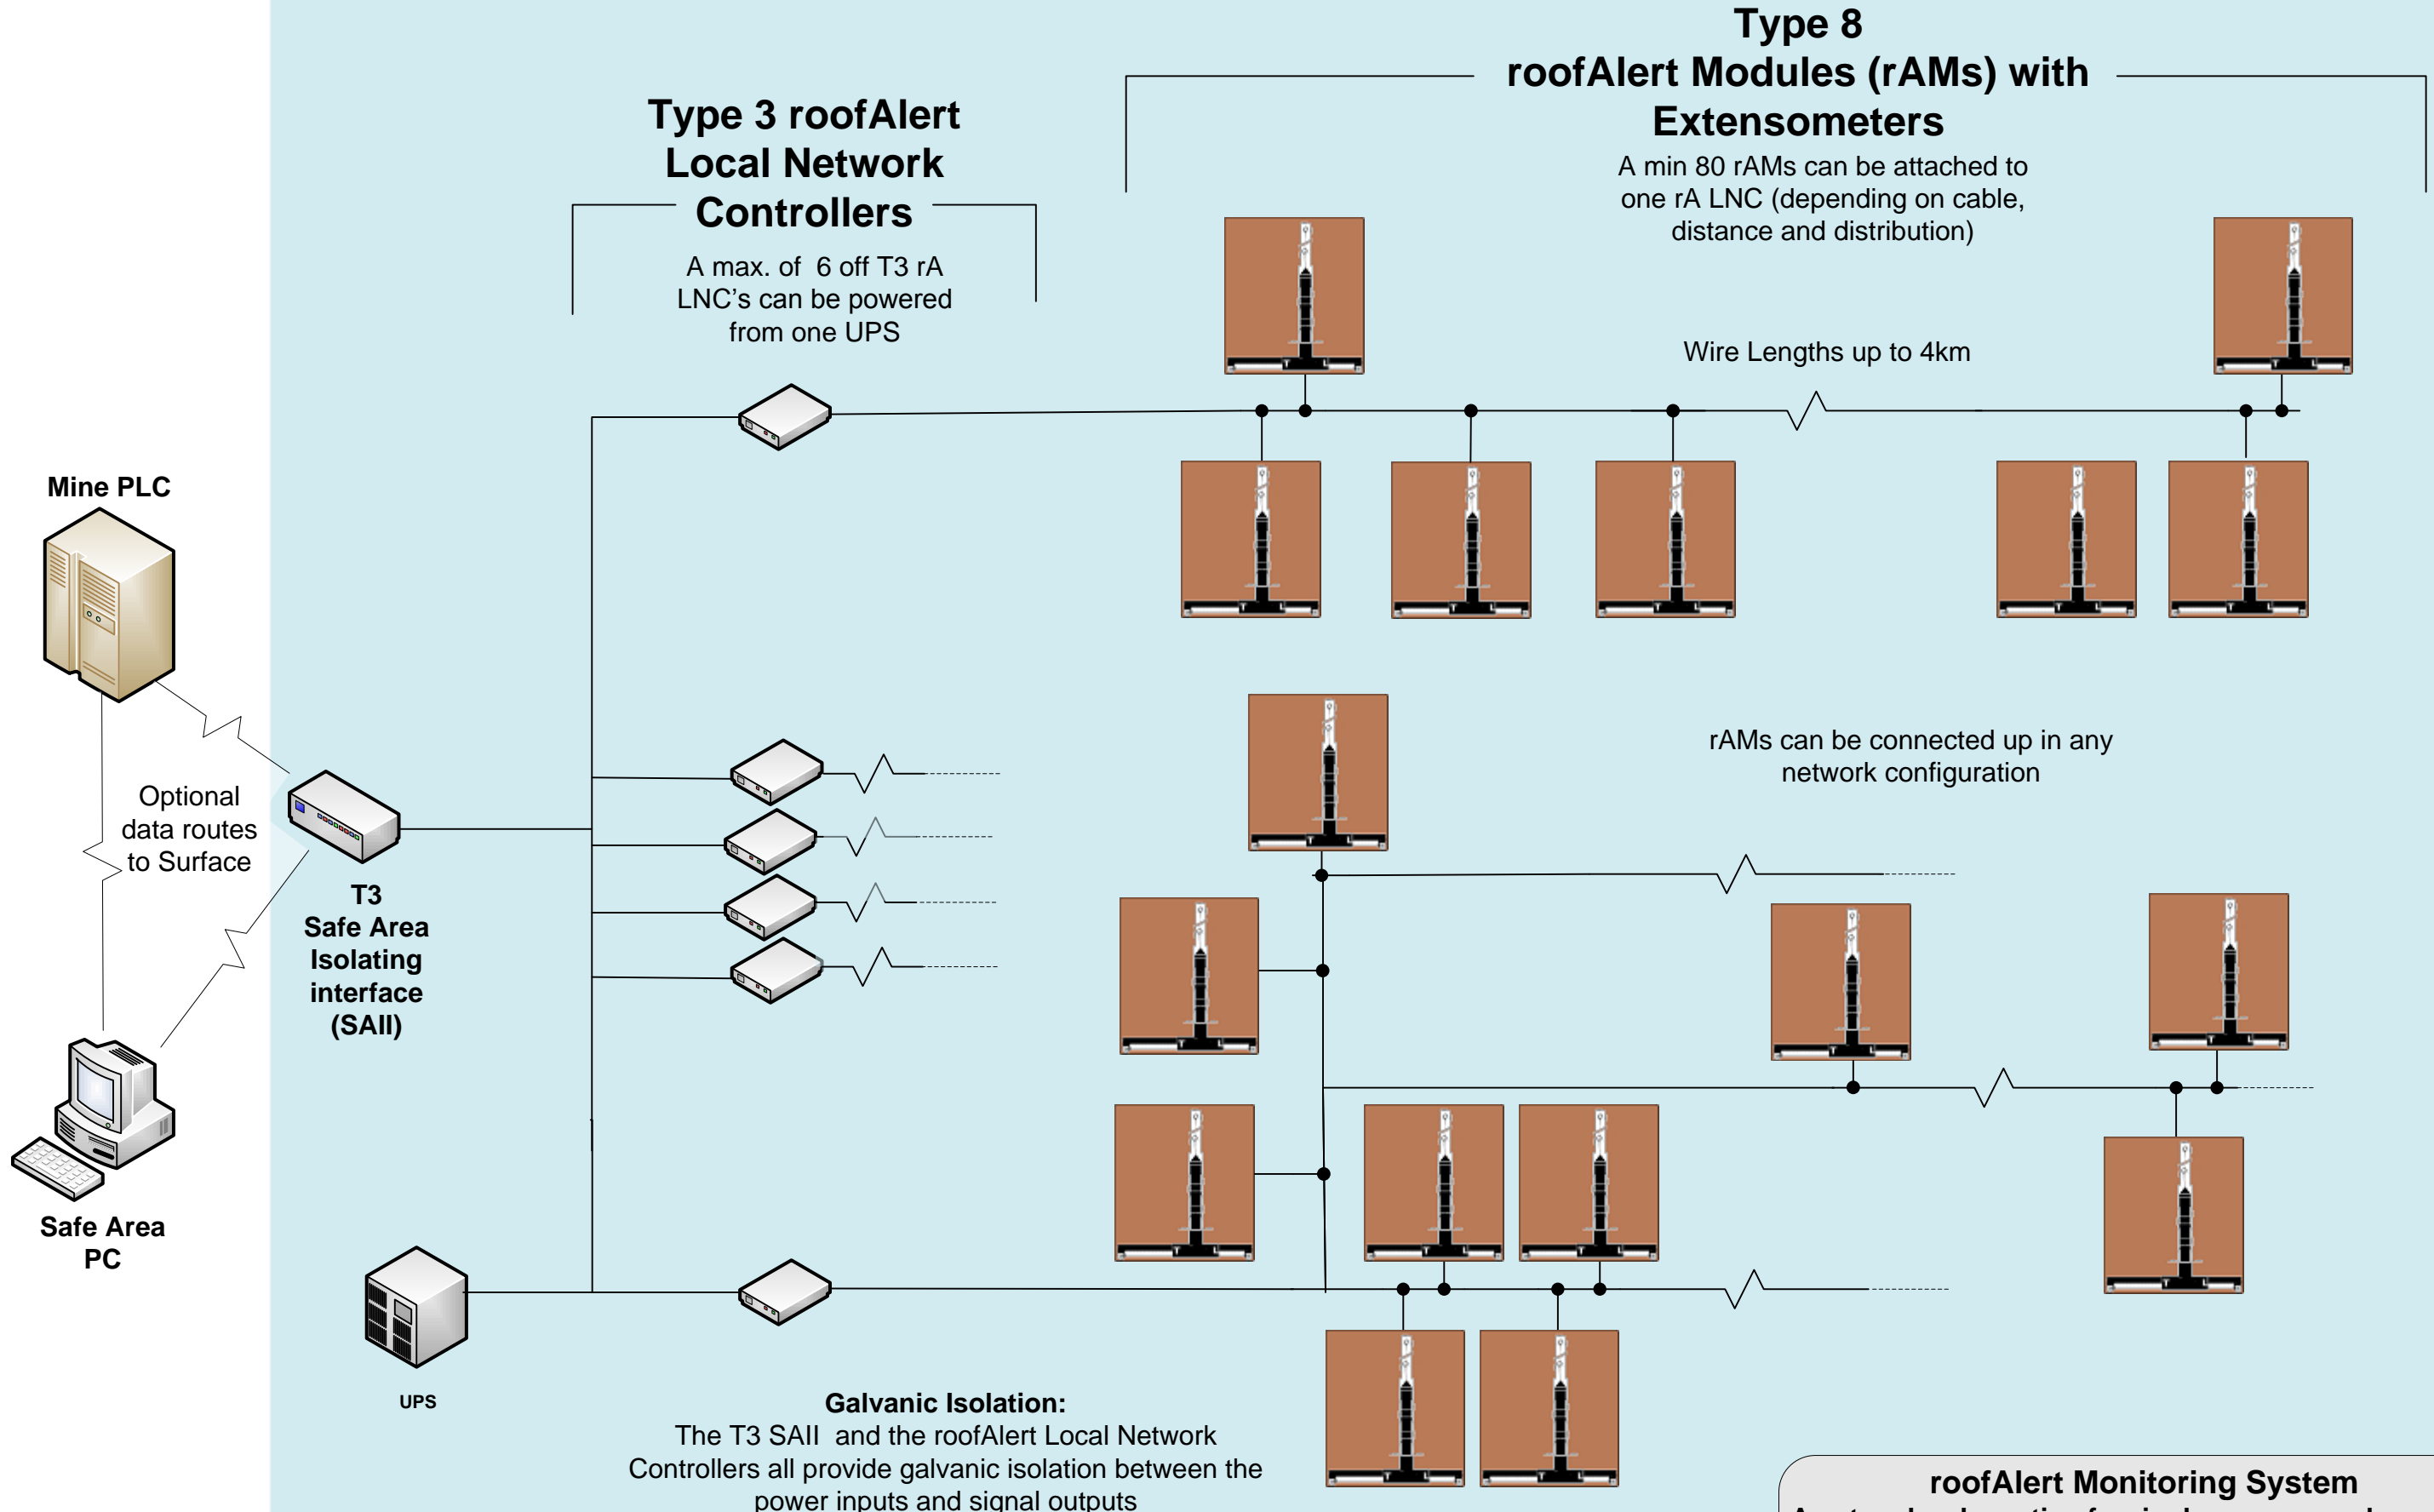

# Safe Area

# Hazardous Area

**roofAlert Monitoring System**  
A network schematic of a single power supply system

© Holville Pty Limited 28/2/13	roofAlert Single PSU Network Diagram, 100860R01	Drawn by AW Checked by GW
-----------------------------------	--	------------------------------